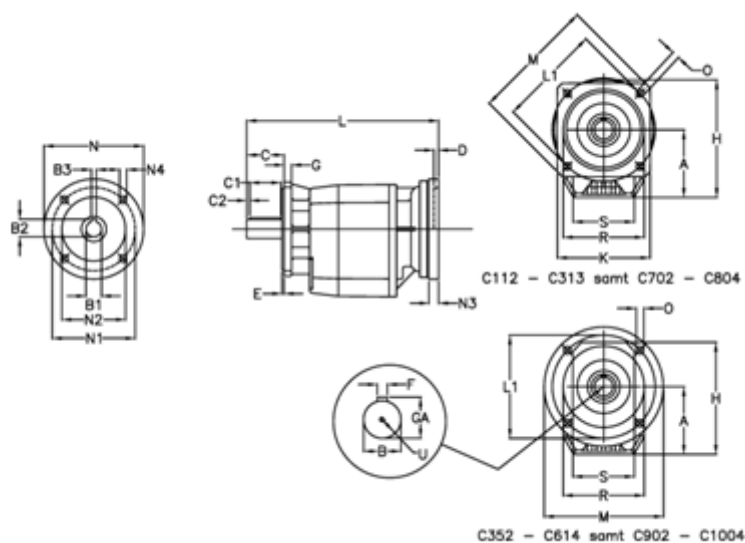

Article number: 40600765732420

Description: Helical gearbox
C704F-657,3-P63B5

Measures

A = 208.0	D = 4.0	L1 = 300	R = 262
B = 60	E = 5	M = 350	S = 250
B1 = 11	F = 18	N = 140	U = M20x42
B2 = 12.8	G = 17	N1 = 115	
B3 = 4	GA = 64.0	N2 = 95	
C = 120	H = 358.0	N3 = 0	
C1 = 90	K = 300	N4 = M8x19	
C2 = 15	L = 504.5	O = 18.0	